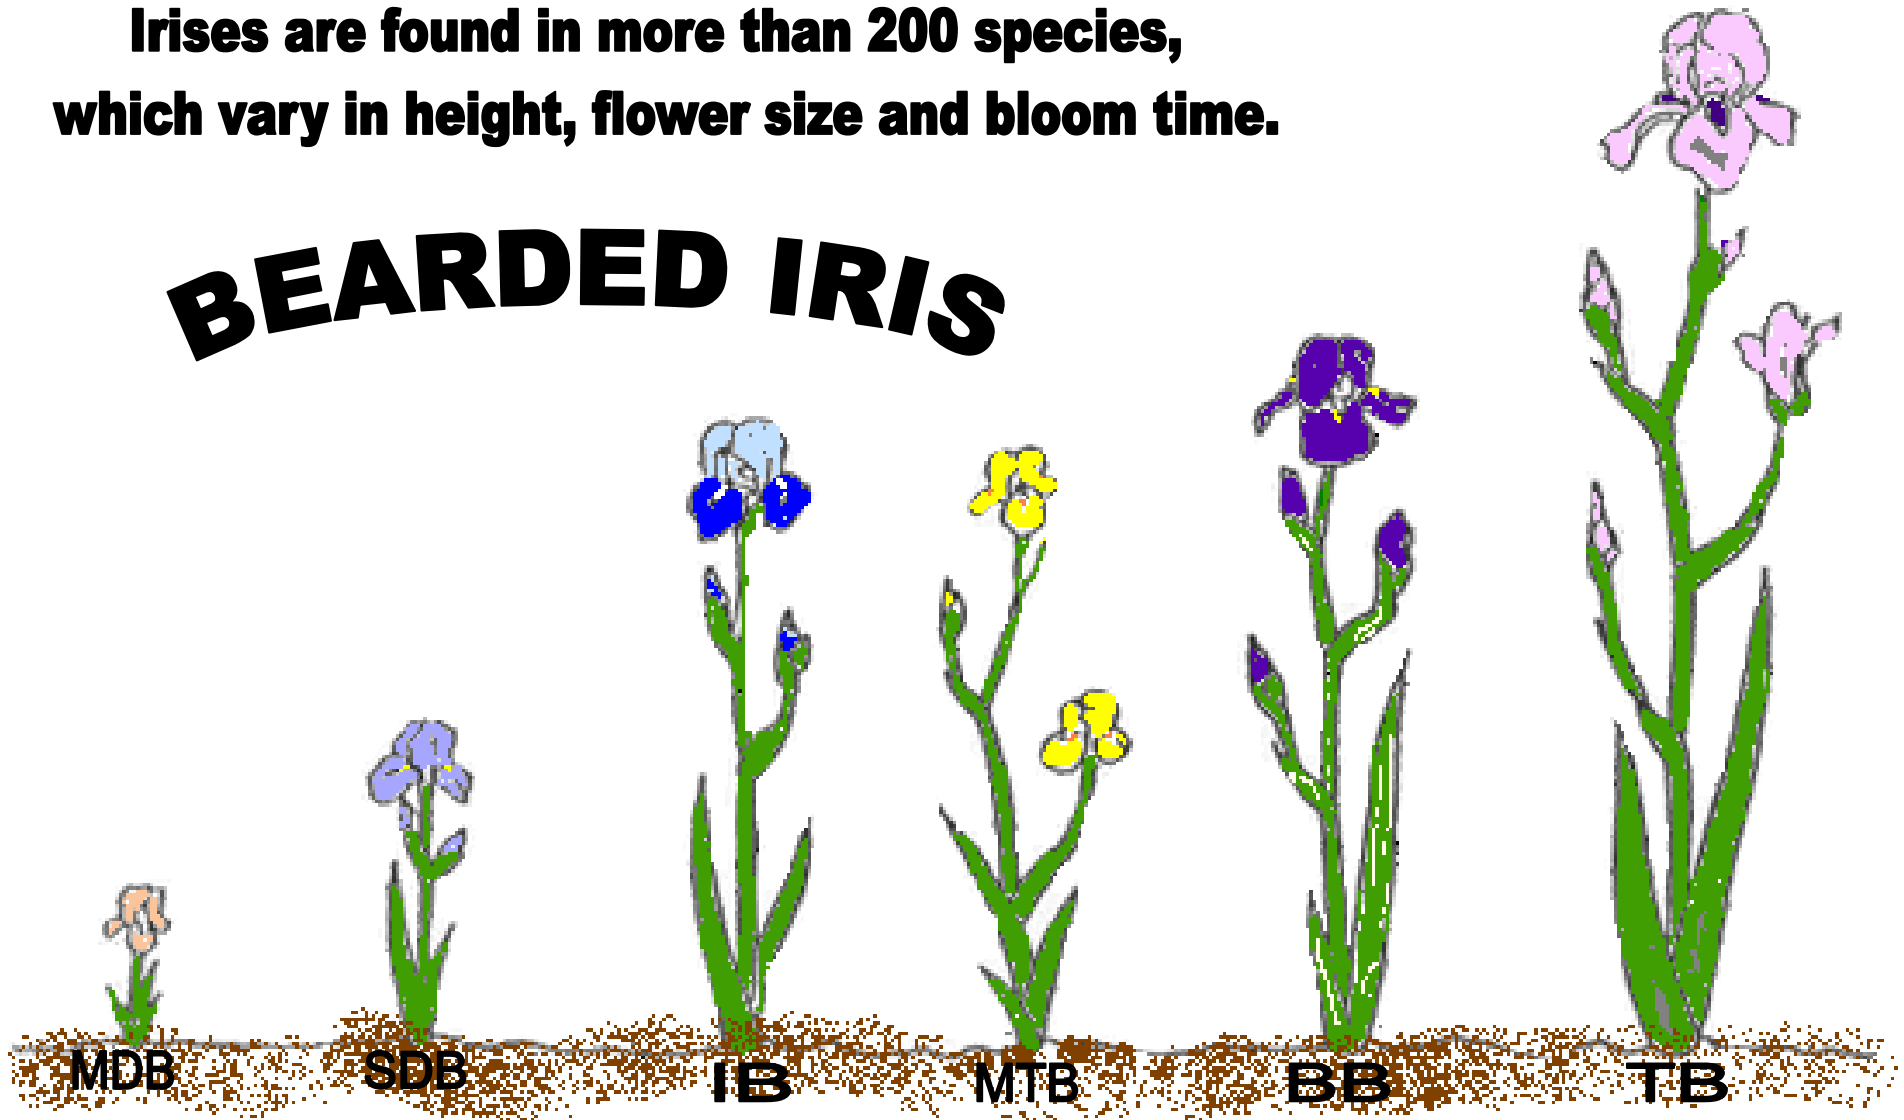

**Irises are found in more than 200 species,  
which vary in height, flower size and bloom time.**

# **BEARDED IRIS**

**MDB - Miniature Dwarf Bearded grow up to 8" tall with flowers 2-3" across, are the earliest variety to bloom.**

**SDB - Standard Dwarf Bearded grow 8-16" tall with flowers 3-4" across; blooms just after the miniature dwarf**

**IB - Intermediate Bearded grow 16-27" tall with flowers 4-5" across; blooms between SDB and TBs.**

**MTB - Miniature Tall Bearded grow 16-27" tall with flowers not more than 6" combined height and width; blooms with tall bearded varieties.**

**BB - Border Bearded grow 16-27" tall with flowers 4-5" across, blooms with the tall bearded varieties.**

**TB - Tall Bearded grow over 27" tall with flowers 4-7" across, are the last variety to bloom.**